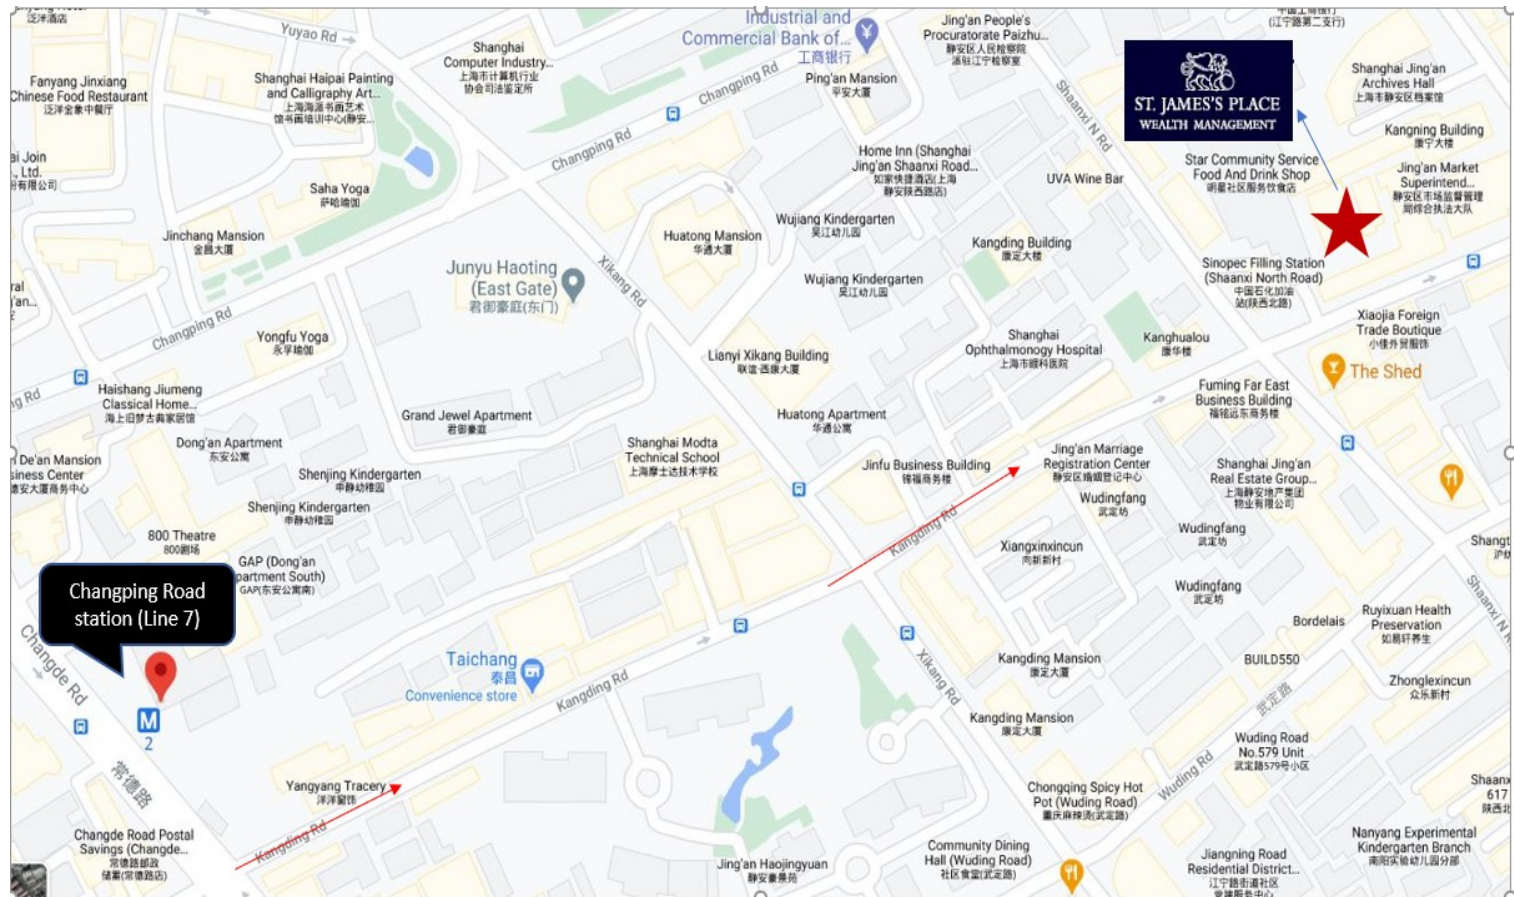

Email: china.info@sjp.asia
Web: www.sjp.asia

HOW TO FIND US

By Metro:

Exit Changping Road (Line 7) via Exit 2, walk along with KangDing road, for 2 blocks, Yuejie Shankangli will be on the left (the corner of Shaanxi North Road)

By Taxi:

A taxi stand is located outside Shankangli where you can be picked up and dropped off.